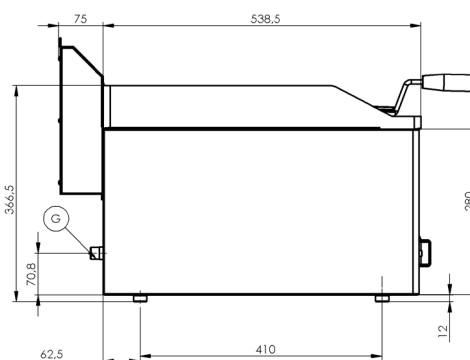

Technical data sheet

Technical drawing

Lava grill gas double 2x 31x48 without base

Model

SAP Code

00001170