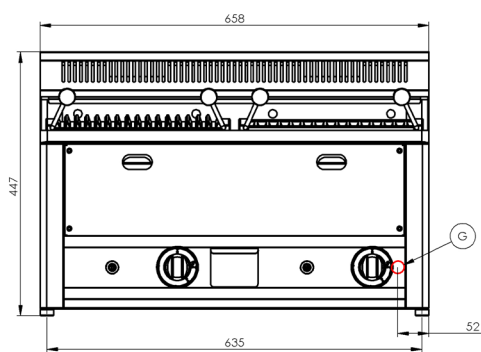

SAP Code	00001170	Net Weight [kg]	50.00
Net Width [mm]	658	Power gas [kW]	8.000
Net Depth [mm]	609	Type of gas	Natural gas, propane butane
Net Height [mm]	290	Grid size [mm x mm]	312 x 483

Technical data sheet

Technical drawing

Lava grill gas double 2x 31x48 without base

Model

SAP Code

00001170

Technical data sheet

Technical parameters

Lava grill gas double 2x 31x48 without base

609

4. Net Height [mm]:

290

5. Net Weight [kg]:

50.00

6. Gross Width [mm]:

725

7. Gross depth [mm]:

710

8. Gross Height [mm]:

450

9. Gross Weight [kg]:

56.00

10. Device type:

Gas unit

11. Construction type of device: